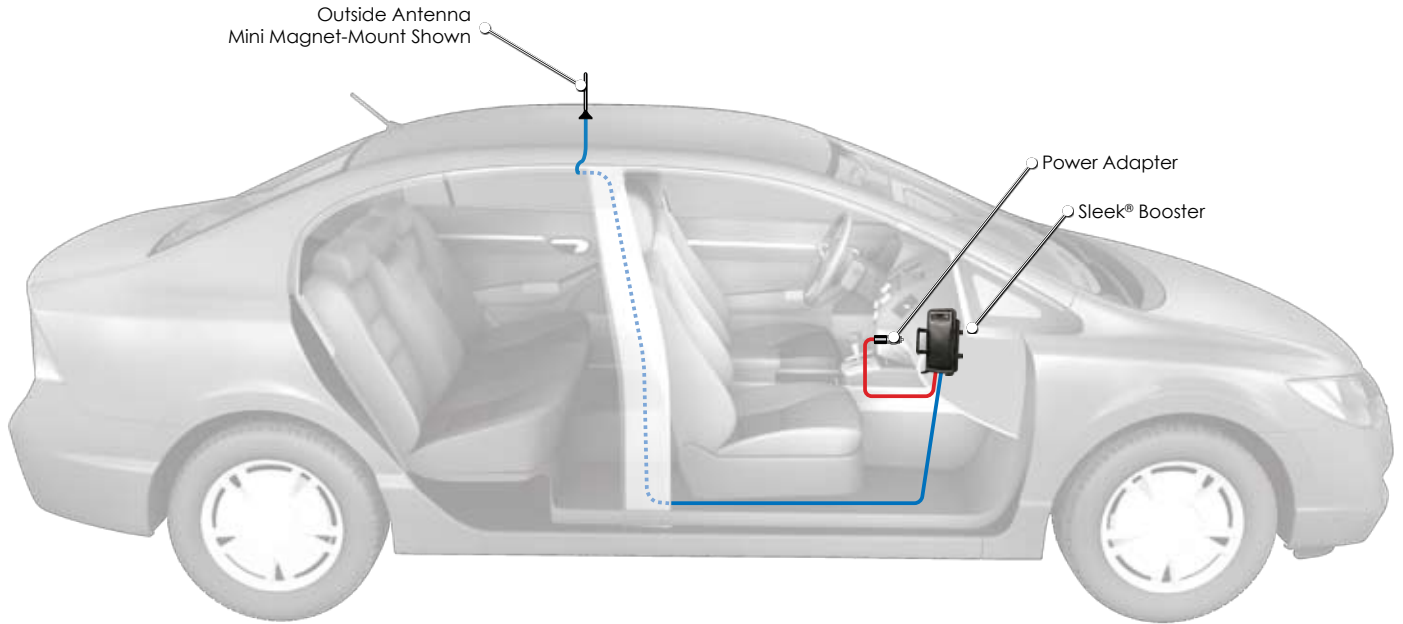

INSTALL DIAGRAM

All components shown are included
For indoor use see kit 859970

SPECIFICATIONS

Part Number	815125		
Frequency	746 - 757 MHz 776 - 787 MHz	824-894 MHz	1850-1990 MHz
Gain	20 dB	20 dB	26 dB
Max Uplink Power	750 mw	1240 mw	1800 mw
Noise Figure	5.0 dB nominal	3.0 dB nominal	3.0 dB nominal
Flatness	±4 dB		
Power Requirements	5V DC		
Connectors	Antenna: SMA Female • Power adapter: Mini USB		
Dimensions	2.25 x 4.25 x 2.5 (inch) 5 x 9.5 x 5.6 (cm)		
Weight	2.5 (oz) / 0.07 (kg)		

BENEFITS & FEATURES

- Boosts Verizon Wireless® 700 MHz LTE as well as 3G & 2G cellular signals on 800 MHz & 1900 MHz
- Boosts both voice and data communications
- Provides a strong, reliable signal in weak signal areas
- Faster, cleaner 3G & 4G data transfers
- More than 20 times the power of your cell phone alone
- Extends device battery life
- Simple DIY installation

All trademarks are the property of their respective owners.
This product is not being marketed by Verizon Wireless.