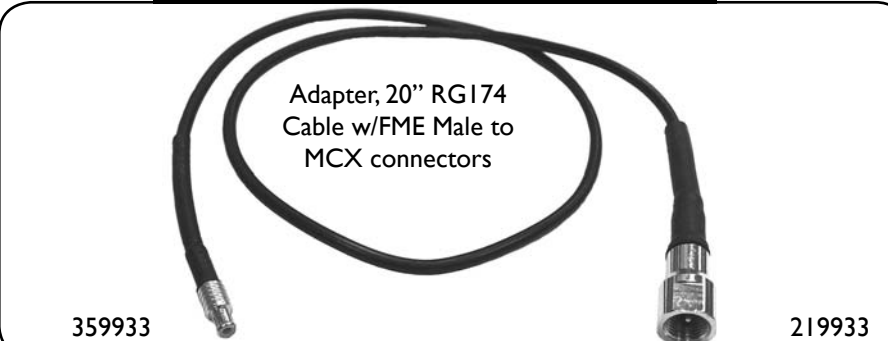

Adapter, 20" RG174
Cable w/FME Male to
MCX connectors

359933

219933