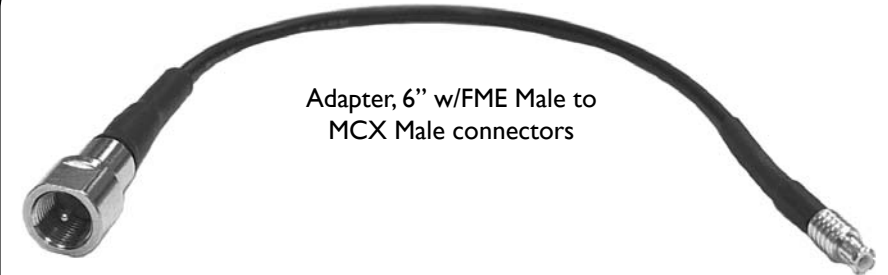

951130

291130

SMA Male to SMA Female
(10' RG58 low loss foam coax cable)

951147

291147

Cellular Phone Adapter Guide

3301 East Deseret Drive, St. George, UT 84790

For additional Technical Support visit www.WilsonElectronics.com

359927

219927

DISCONTINUED

Universal Velcro Instruction Paper
Motorola V60p, V60s, V60SI,
V60x adapter

352014

212014

Adapter, 6" w/FME Male to
MCX Male connectors

359932